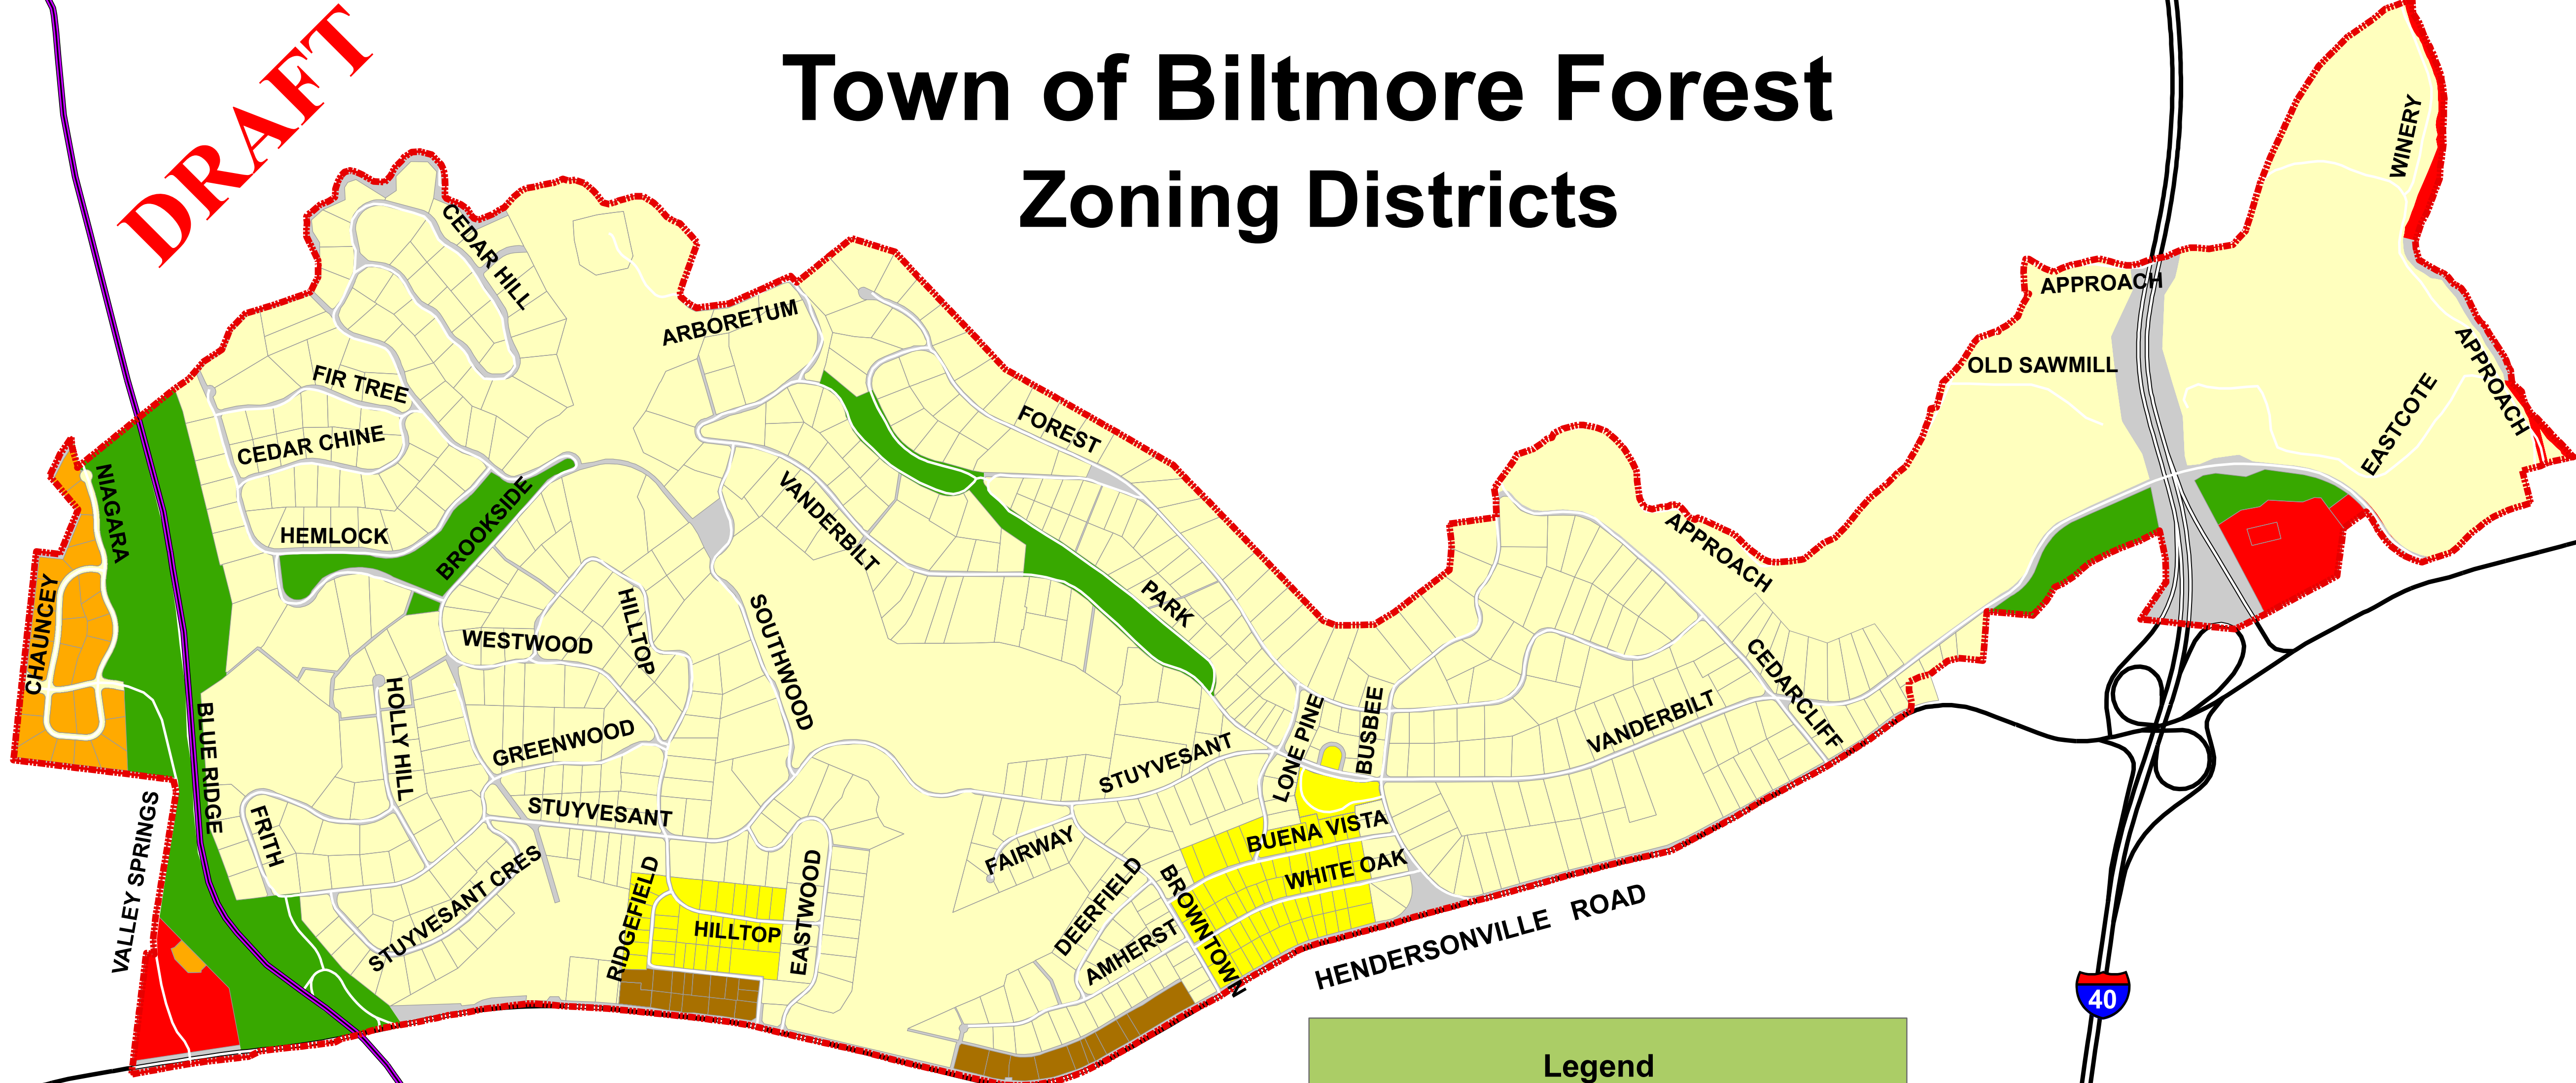

Town of Biltmore Forest Zoning Districts

DRAFT

Legend

Zoning	
R-1 Residential	Parcel Boundary
R-2 Residential	Town Limit
R-3 Residential	Town Street
R-4 Residential	Major Road
R-5 Residential District	Blue Ridge Parkway
Public Service District	